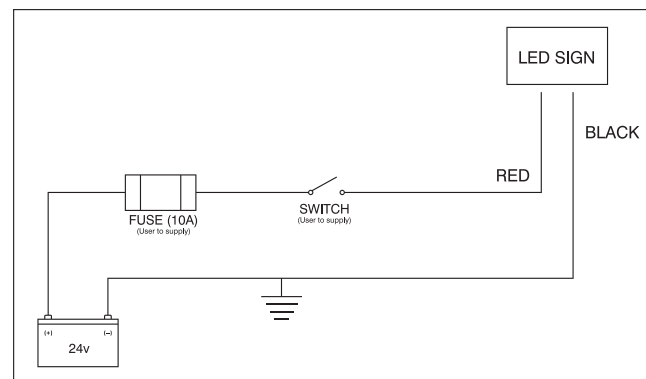

## Small LED Number Board

ROCK BOARD<sup>®</sup>  
LED VEHICLE SIGNS

### Part Number: DS-200

- Voltage: 24v
- Draw: 0.7 Amp @ 24v
- Display Character Height: 210mm
- Application: Underground Fleet Vehicles, Surface Trucks
- Display: 1-6 Character Display
- Weight: 5kg
- Dimensions: (760mm W x 300mm H x 40mm D)