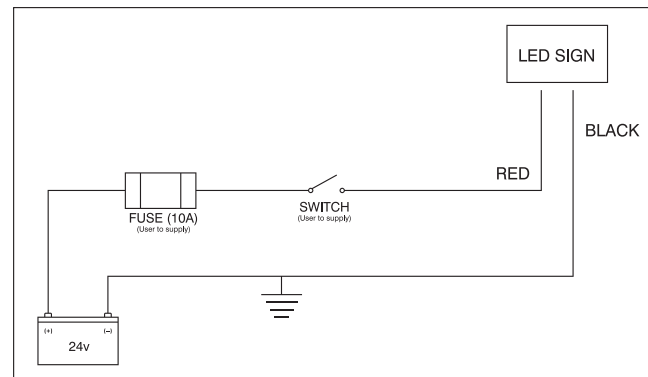

## Modular LED ID Number Board

**ROCK BOARD®**  
LED VEHICLE SIGNS

### Part Number: RBMOD3

- Voltage: 24v
- Draw: 1.0 Amp @ 24v
- Display Character Height: 335mm
- Application: Trucks. Pair with Handrail Mounting Kit (Part No. BP15HD) and mount to the handrails of Diggers, Drills, & Loaders.
- Display: 3 Character Changeable Display
- Weight: 6.5kg
- Dimensions: (684mm W x 454mm H x 40mm D)