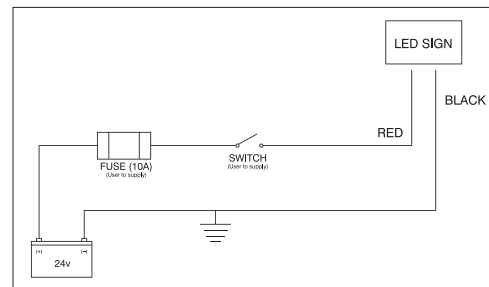

## Large LED Number Board

ROCK BOARD<sup>®</sup>  
LED VEHICLE SIGNS

### Part Number: RB1130

- Voltage: 24v
- Draw: 1.6 Amp @ 24v
- Display Character Height: 515mm
- Application: Trucks, Excavators
- Display: 1-5 Character Display
- Weight: 15kg
- Dimensions: (1130mm W x 636mm H x 40mm D)