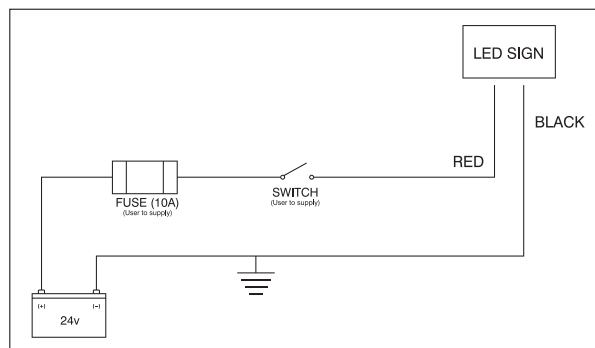

ROCK BOARD[®]

1200mm Wide LED Number Board

ROCK BOARD[®]
LED VEHICLE SIGNS

Part Number: DS-1200

- Voltage: 24v
- Draw: 1.2 Amp @ 24v
- Display Character Height: 210mm
- Application: Trucks
- Display: 1-6 Character Display
- Weight: 8.3kg
- Dimensions:
(1200mm W x 300mm H x 40mm D)