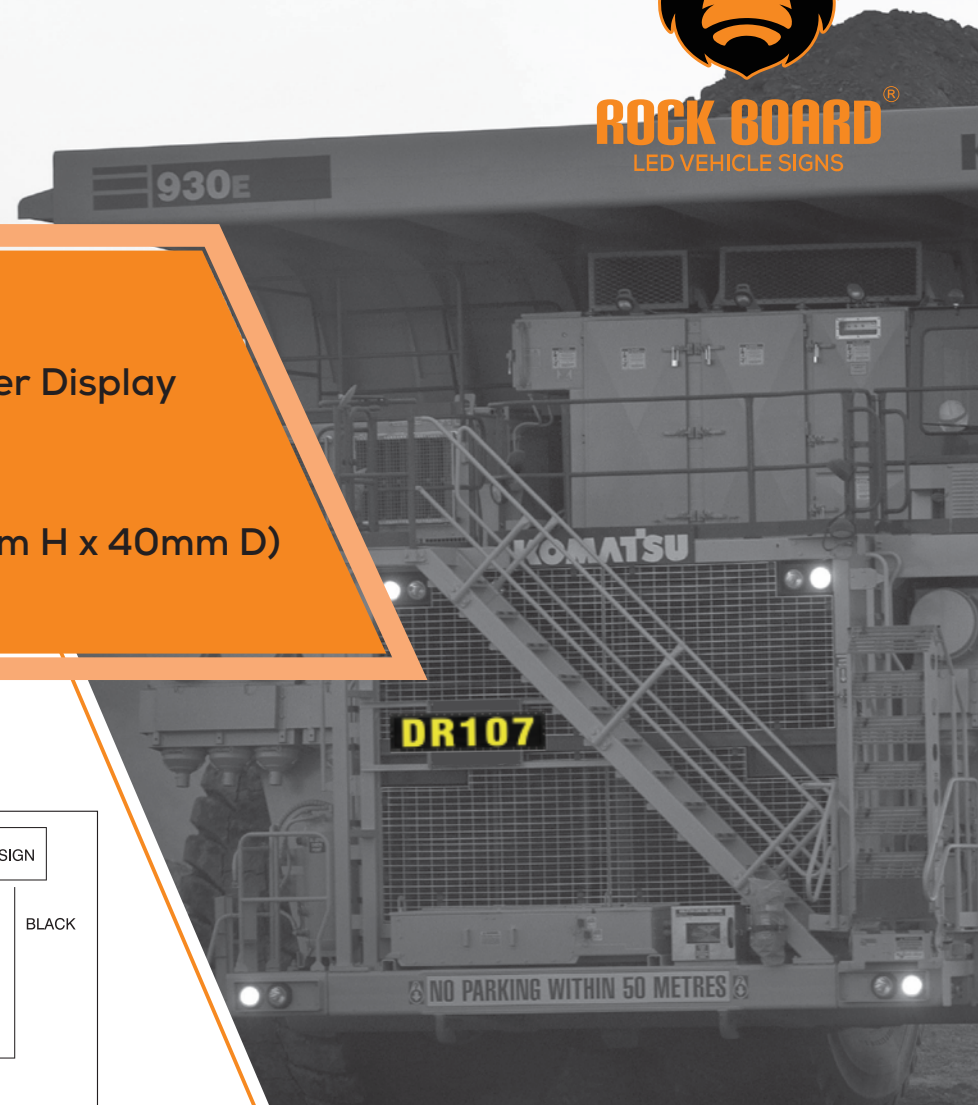

ROCK BOARD[®]

1200mm Wide LED Number Board

ROCK BOARD[®]
LED VEHICLE SIGNS

Part Number: DS-1200

- Voltage: 24v
- Draw: 1.2 Amp @ 24v
- Display Character Height: 210mm
- Application: Trucks
- Display: 1-6 Character Display
- Weight: 8.3kg
- Dimensions:
(1200mm W x 300mm H x 40mm D)