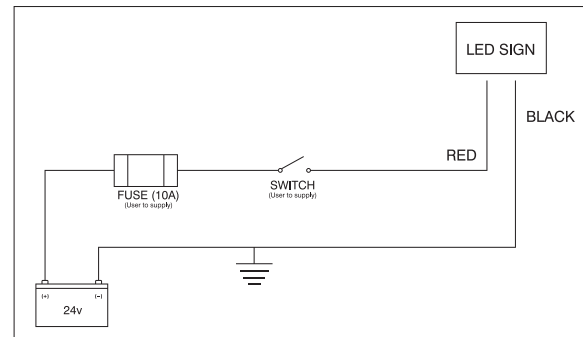

ROCK BOARD[®]

Small LED Number Board

ROCK BOARD[®]
LED VEHICLE SIGNS

Part Number: DS-113

- Voltage: 24v
- Draw: 0.6 Amp @ 24v
- Display Character Height: 215mm
- Application: Trucks, Small Dozers, Small Loaders
- Display: 1-5 Character Display
- Weight: 4kg
- Dimensions: (590mm W x 300mm H x 40mm D)